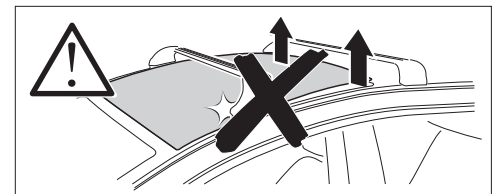

1

Kit 186070

LAND ROVER Discovery (Mk.V), 5-dr SUV, 17-

ISO 11154-E

This kit is only for vehicles with flush railing.

1 KIT

004 x4   059 x4   026 x4   Spare Part 54201 x4

Max: 75 kg / 165 lbs

Max 130 km/h / 80 Mph

2 FOOT PACK

4 Nm

80 km/h / 50 Mph

1 KIT + **2 FOOT PACK**

1

Evo   Edge

2

3

4

5

2

! THULE WingBar Edge